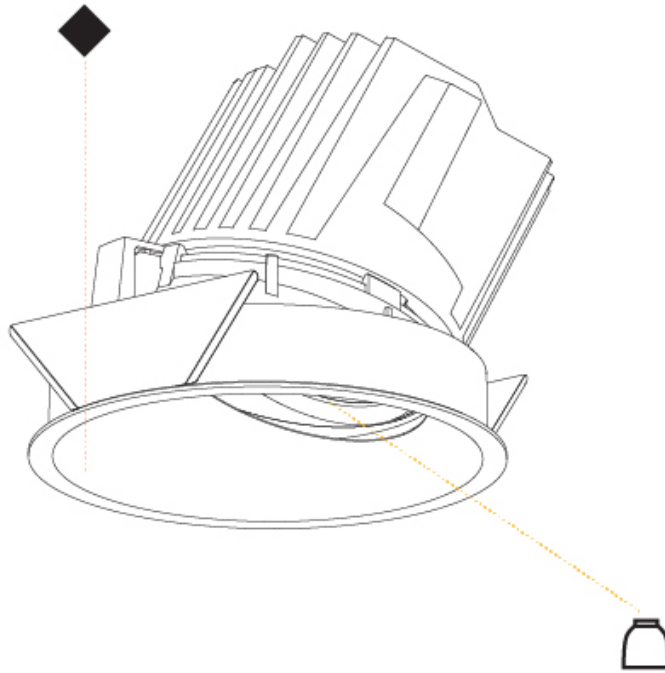

BIONIQ ROUND WALLWASH RECESSED

A35341-

PROJECT	_____
TYPE	_____
SPECIFIER	_____
QUANTITY	_____
DATE	_____